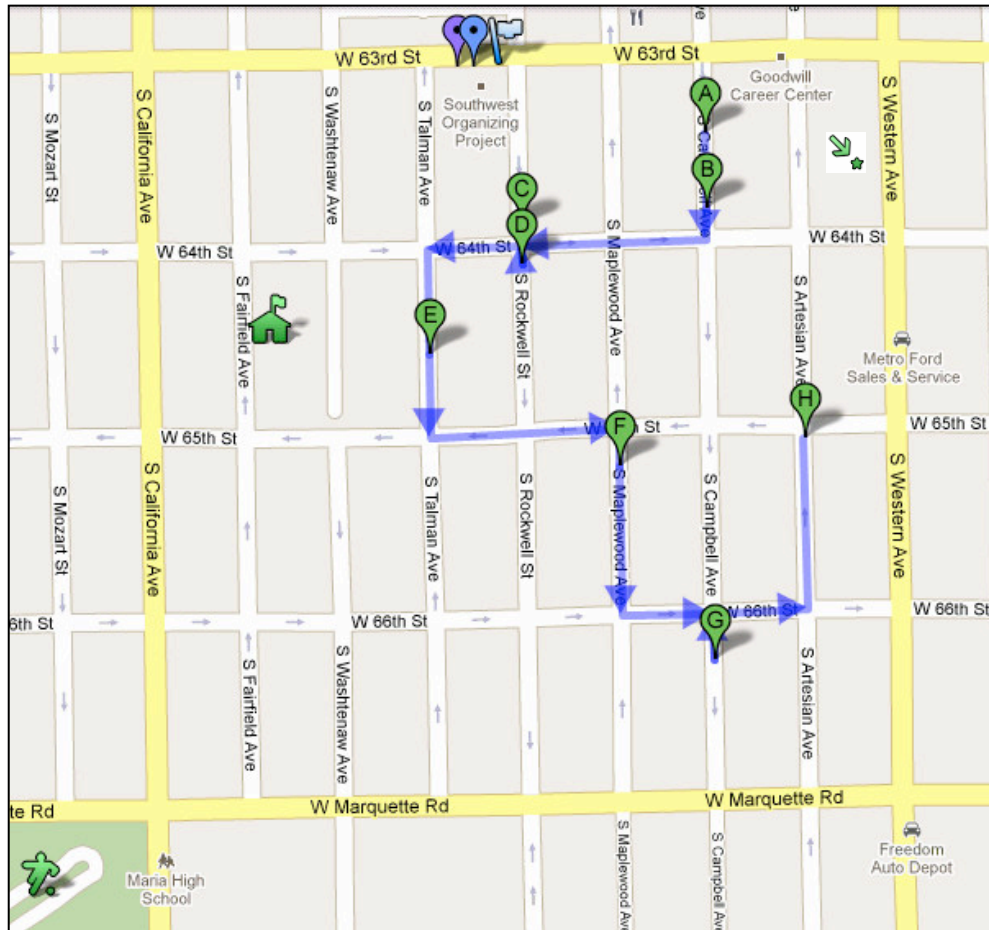

Chicago's Neighborhood Stabilization Program

Welcome Home Tour 2010

Chicago Lawn

**Tours start at
Greater Southwest
Development
Corporation
2601 W. 63rd Street**

JUNE 12, 2010

12 pm to 4 pm

- A** 6324 S Campbell Ave (KLY)
4 bed, 2 bath
- B** 6351 S Campbell Ave (KLY)
Two flat building
- C** 6354 S Rockwell St (KLY)
Bungalow: 3 bed, 1 bath
- D** 6405 S Rockwell St (KLY)
Bungalow: 5 bed, 2 bath
- E** 6433 S Talman Ave (VPD)
Bungalow: 2 bed, 1 bath
- F** 6511 S Maplewood Ave (VPD)
Two flat building
- G** 6614 S Campbell Ave (KLY)
Bungalow: 3 bed, 1 bath
- H** 6501 S Artesian Ave (KLY)
Two flat building

Neighborhood Highlights:

- Marquette Park: 300 acres of urban green space featuring a 9-hole golf course, trails, and athletic fields.
- Religious Institutions: Churches of many denominations, mosques, and a synagogue are all nearby.
- Shopping: Jewel, Aldi, Sears, Walgreens, and many other businesses!
- Entertainment: Widely acclaimed restaurants and spirited community events!
- Transportation: 8 bus lines and close proximity to the Orange line and Midway Airport.