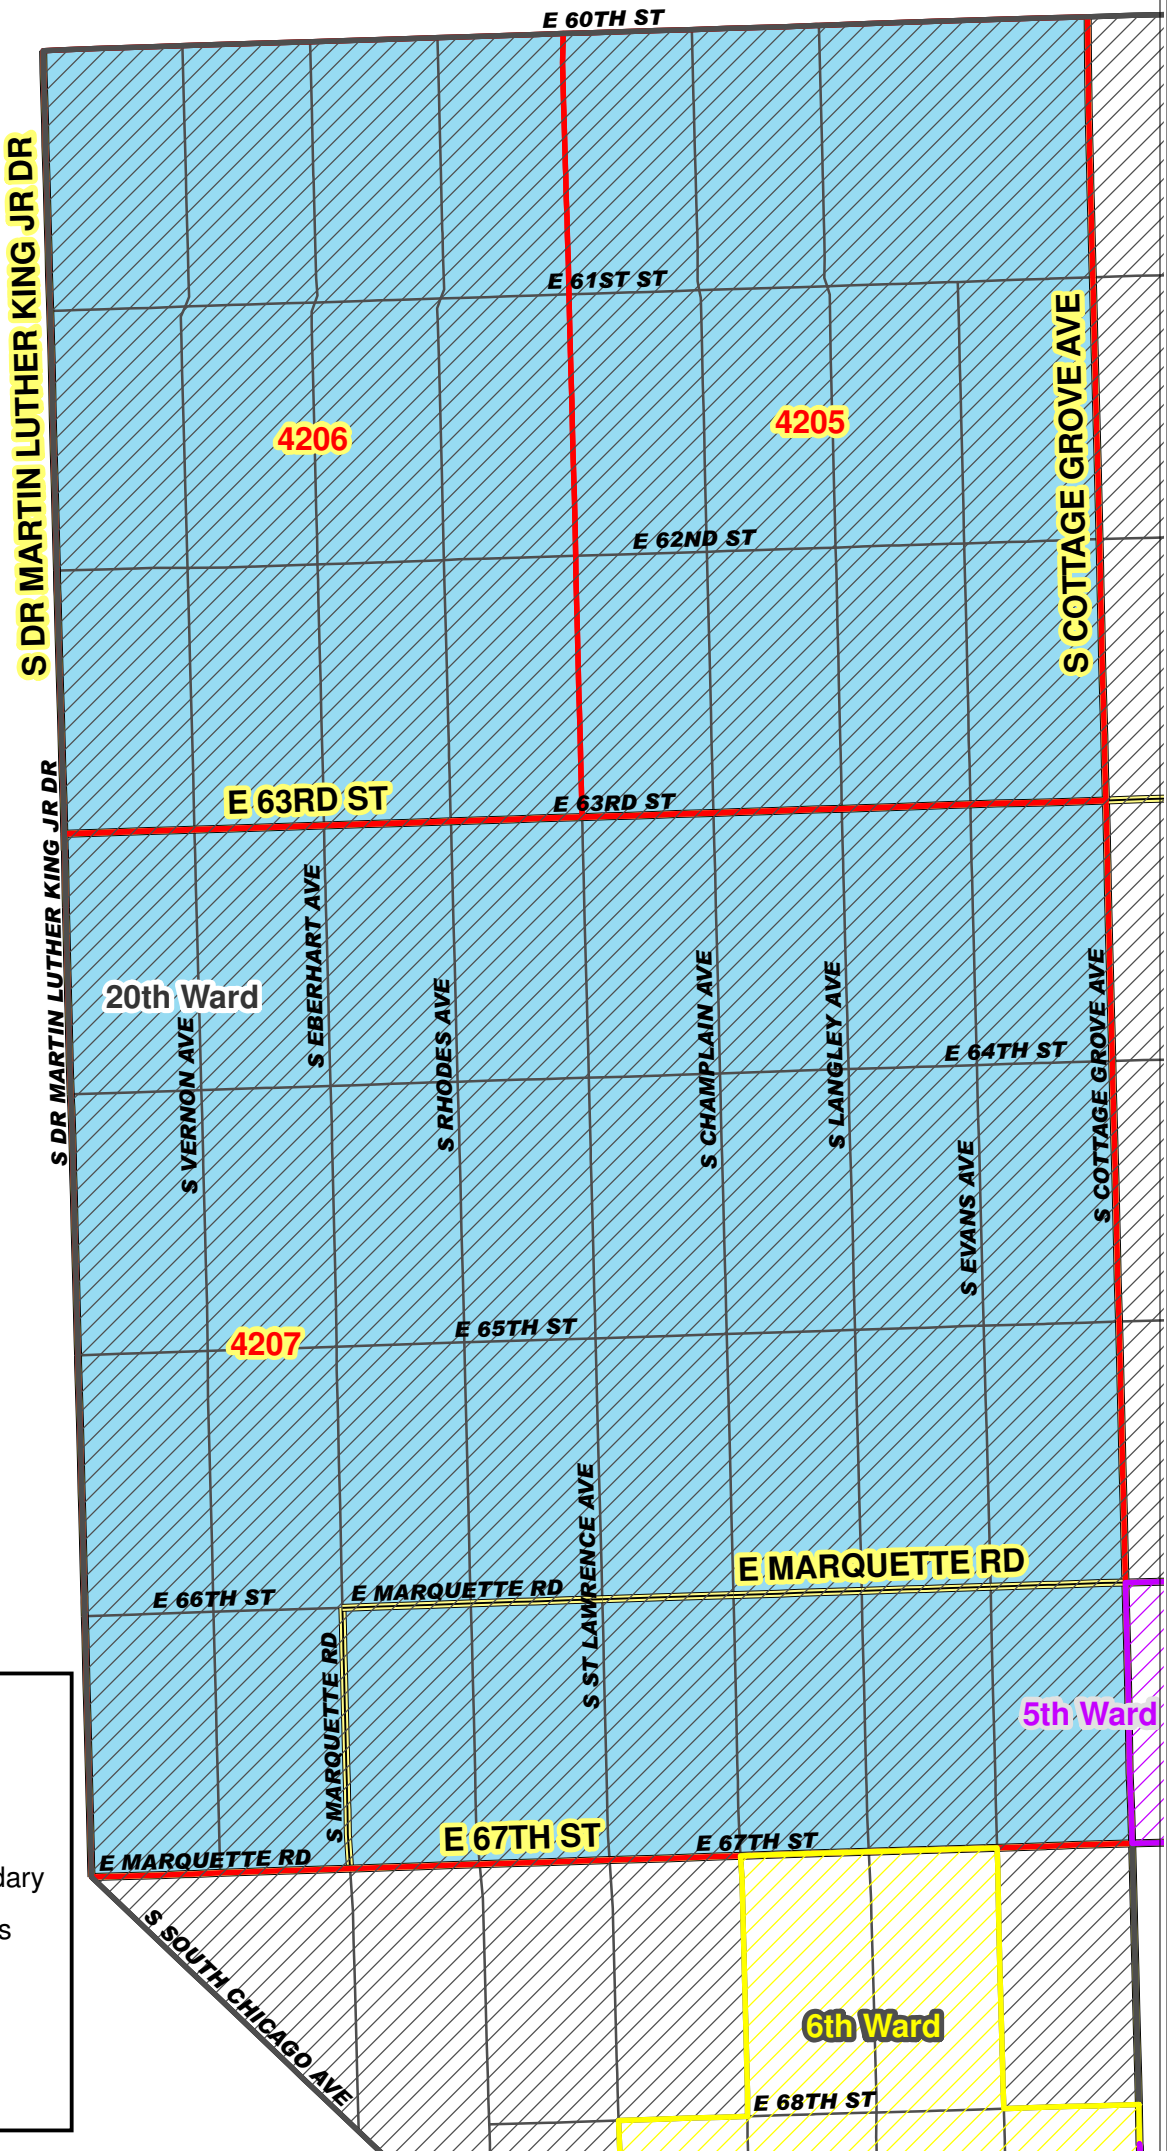

NSP2 Census Tracts: Woodlawn

CITY OF CHICAGO
Richard M. Daley
Mayor

Department of
Community Development
Christine Raguso
Acting Commissioner

	5th Ward
	6th Ward
	20th Ward
	Census Tract Boundary
	NSP2 Census Tracts
	Major Streets
	City Streets
	Woodlawn